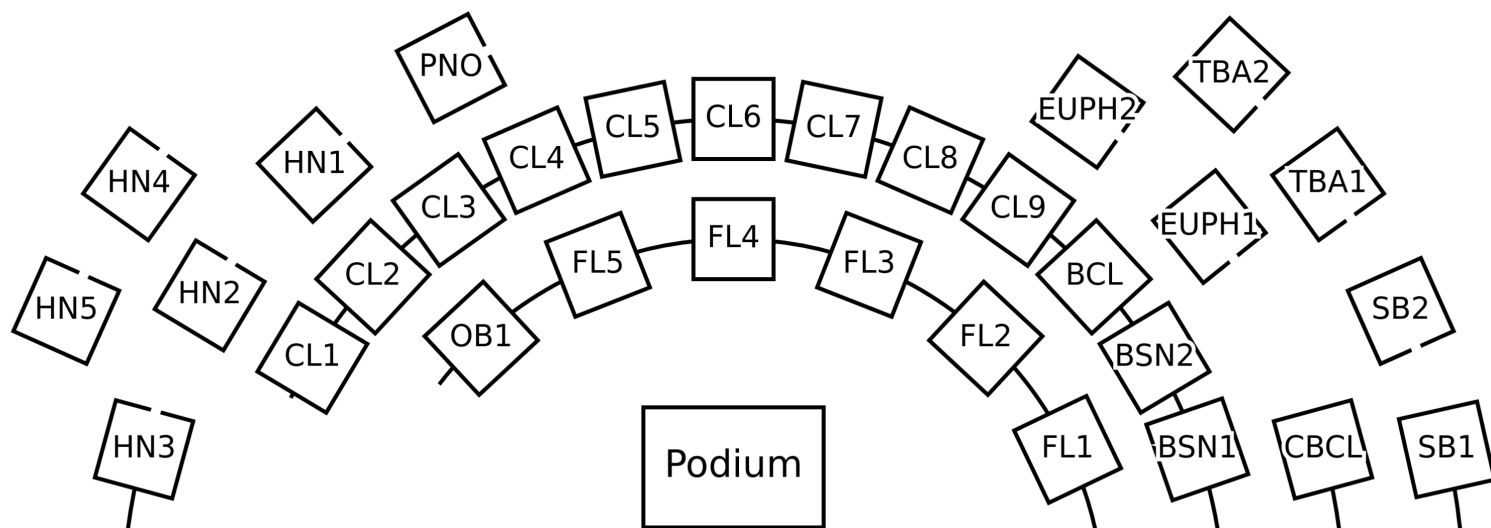

UTEP Wind Symphony 2026

NOTE: Saxes and tpt/tbn are on risers (two 8" and three 16") and fill into 3rd/4th row

Need four additional stands for featured ensemble

Row 1: 6 chairs, 6 stands

Row 2: 12 chairs, 12 stands

Row 3: 10 chairs (incl sax), 10 stands

Row 4: 14 chairs (incl tpt/tbn), 16 stands

Percussion: 20 stands (mar, vibe, xylo, bells, chimes, 5 timpani, BD (smaller preferred))