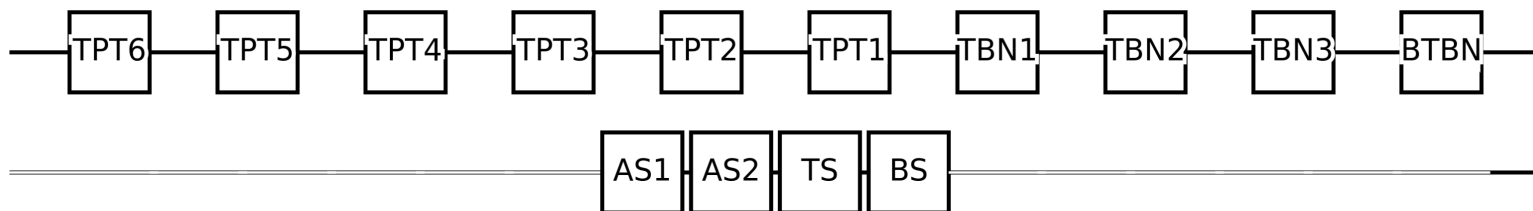

UTEP Wind Symphony 2026

NOTE: Saxes and tpt/tbn are on risers (two 8" and three 16") and fill into 3rd/4th row

Need four additional stands for featured ensemble

Row 1: 6 chairs, 6 stands

Row 2: 12 chairs, 12 stands

Row 3: 10 chairs (incl sax), 10 stands

Row 4: 14 chairs (incl tpt/tbn), 16 stands

Percussion: 20 stands (mar, vibe, xylo, bells, chimes, 5 timpani, BD (smaller preferred))