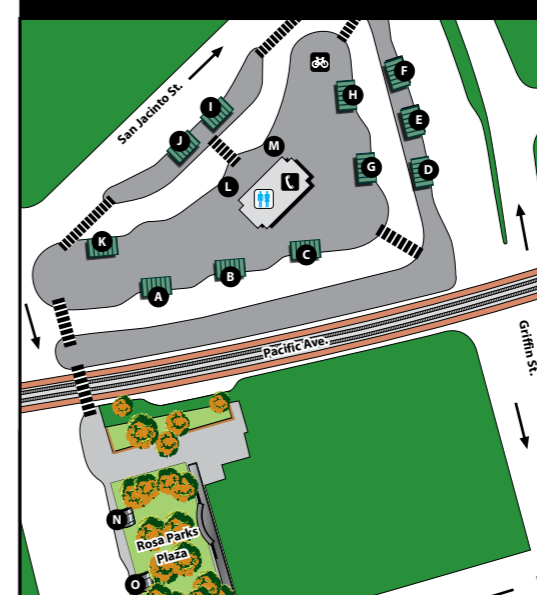

Office Buildings

- 32 Bank of America Building
- 33 Comerica Bank
- 34 Fountain Place Tower
- 35 Lincoln Plaza
- 36 Plaza of the Americas
- 37 San Jacinto Tower
- 38 Trammell Crow Center

- DART Rail Station
- Trinity Railway Express
- M-Line Streetcar
- Restaurant Areas

Places of Interest

- 39 American Airlines Center
- 40 Dallas County Historical Plaza
- 41 Dallas Convention Center
- 42 Dallas Museum of Art
- 43 Dallas World Aquarium
- 44 John Neely Bryan Cabin
- 45 Latino Cultural Center
- 46 Meyerson Symphony Center
- 47 Nasher Sculpture Center
- 48 Old City Park
- 49 Old Red Courthouse
- 50 Tourism/Information Center
- 51 Pioneer Plaza
- 52 Baylor University Medical Center
- 53 Reunion Tower
- 54 Sixth Floor Museum/Dealey Plaza
- 55 Cathedral & Santuario de Guadalupe

Places of Worship

- 56 First Baptist Church
- 57 First United Methodist Church
- 58 First Presbyterian Church
- 59 Thanksgiving Square

Shopping

- 60 Neiman Marcus
- 61 Southside on Lamar
- 62 West Village
- 63 Target/Ross/Big Lots

Transit

- 64 DART Headquarters/DART Store
- 65 Greyhound Terminal
- W West Transfer Center
- E East Transfer Center

Where to Board Bus At West Transfer Center

A11 (Bexar Street)
B11 (Cockrell Hill PTL)
C26
E F110, 111, 202, 205, 210
G31
H42
I J24, 27, 161
K36, Paratransit
L2, 76
M39, 183
N O	@ Rosa Parks.....29, 49, 52, 59