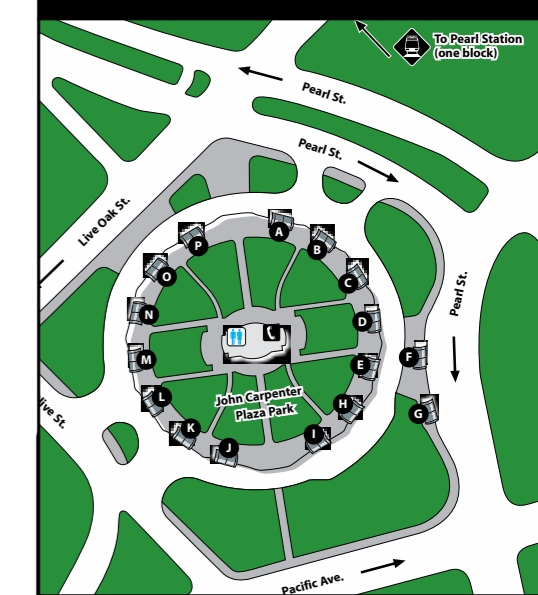

Where to Board Bus At East Transfer Center

A	.....Paratransit
B C D E	.....For future use
F G	.....1 (Wynnewood), 21 (Red Bird, Kiest)
F G	.....24,31, 36
H I J K L	.....For future use
M	.....19 (Lakewood)
N	.....19 (Ann Arbor, Polk Terrace)
O	.....1 (Mockingbird via Matilda, Skillman)
P	.....21 (Mockingbird via McKinney)