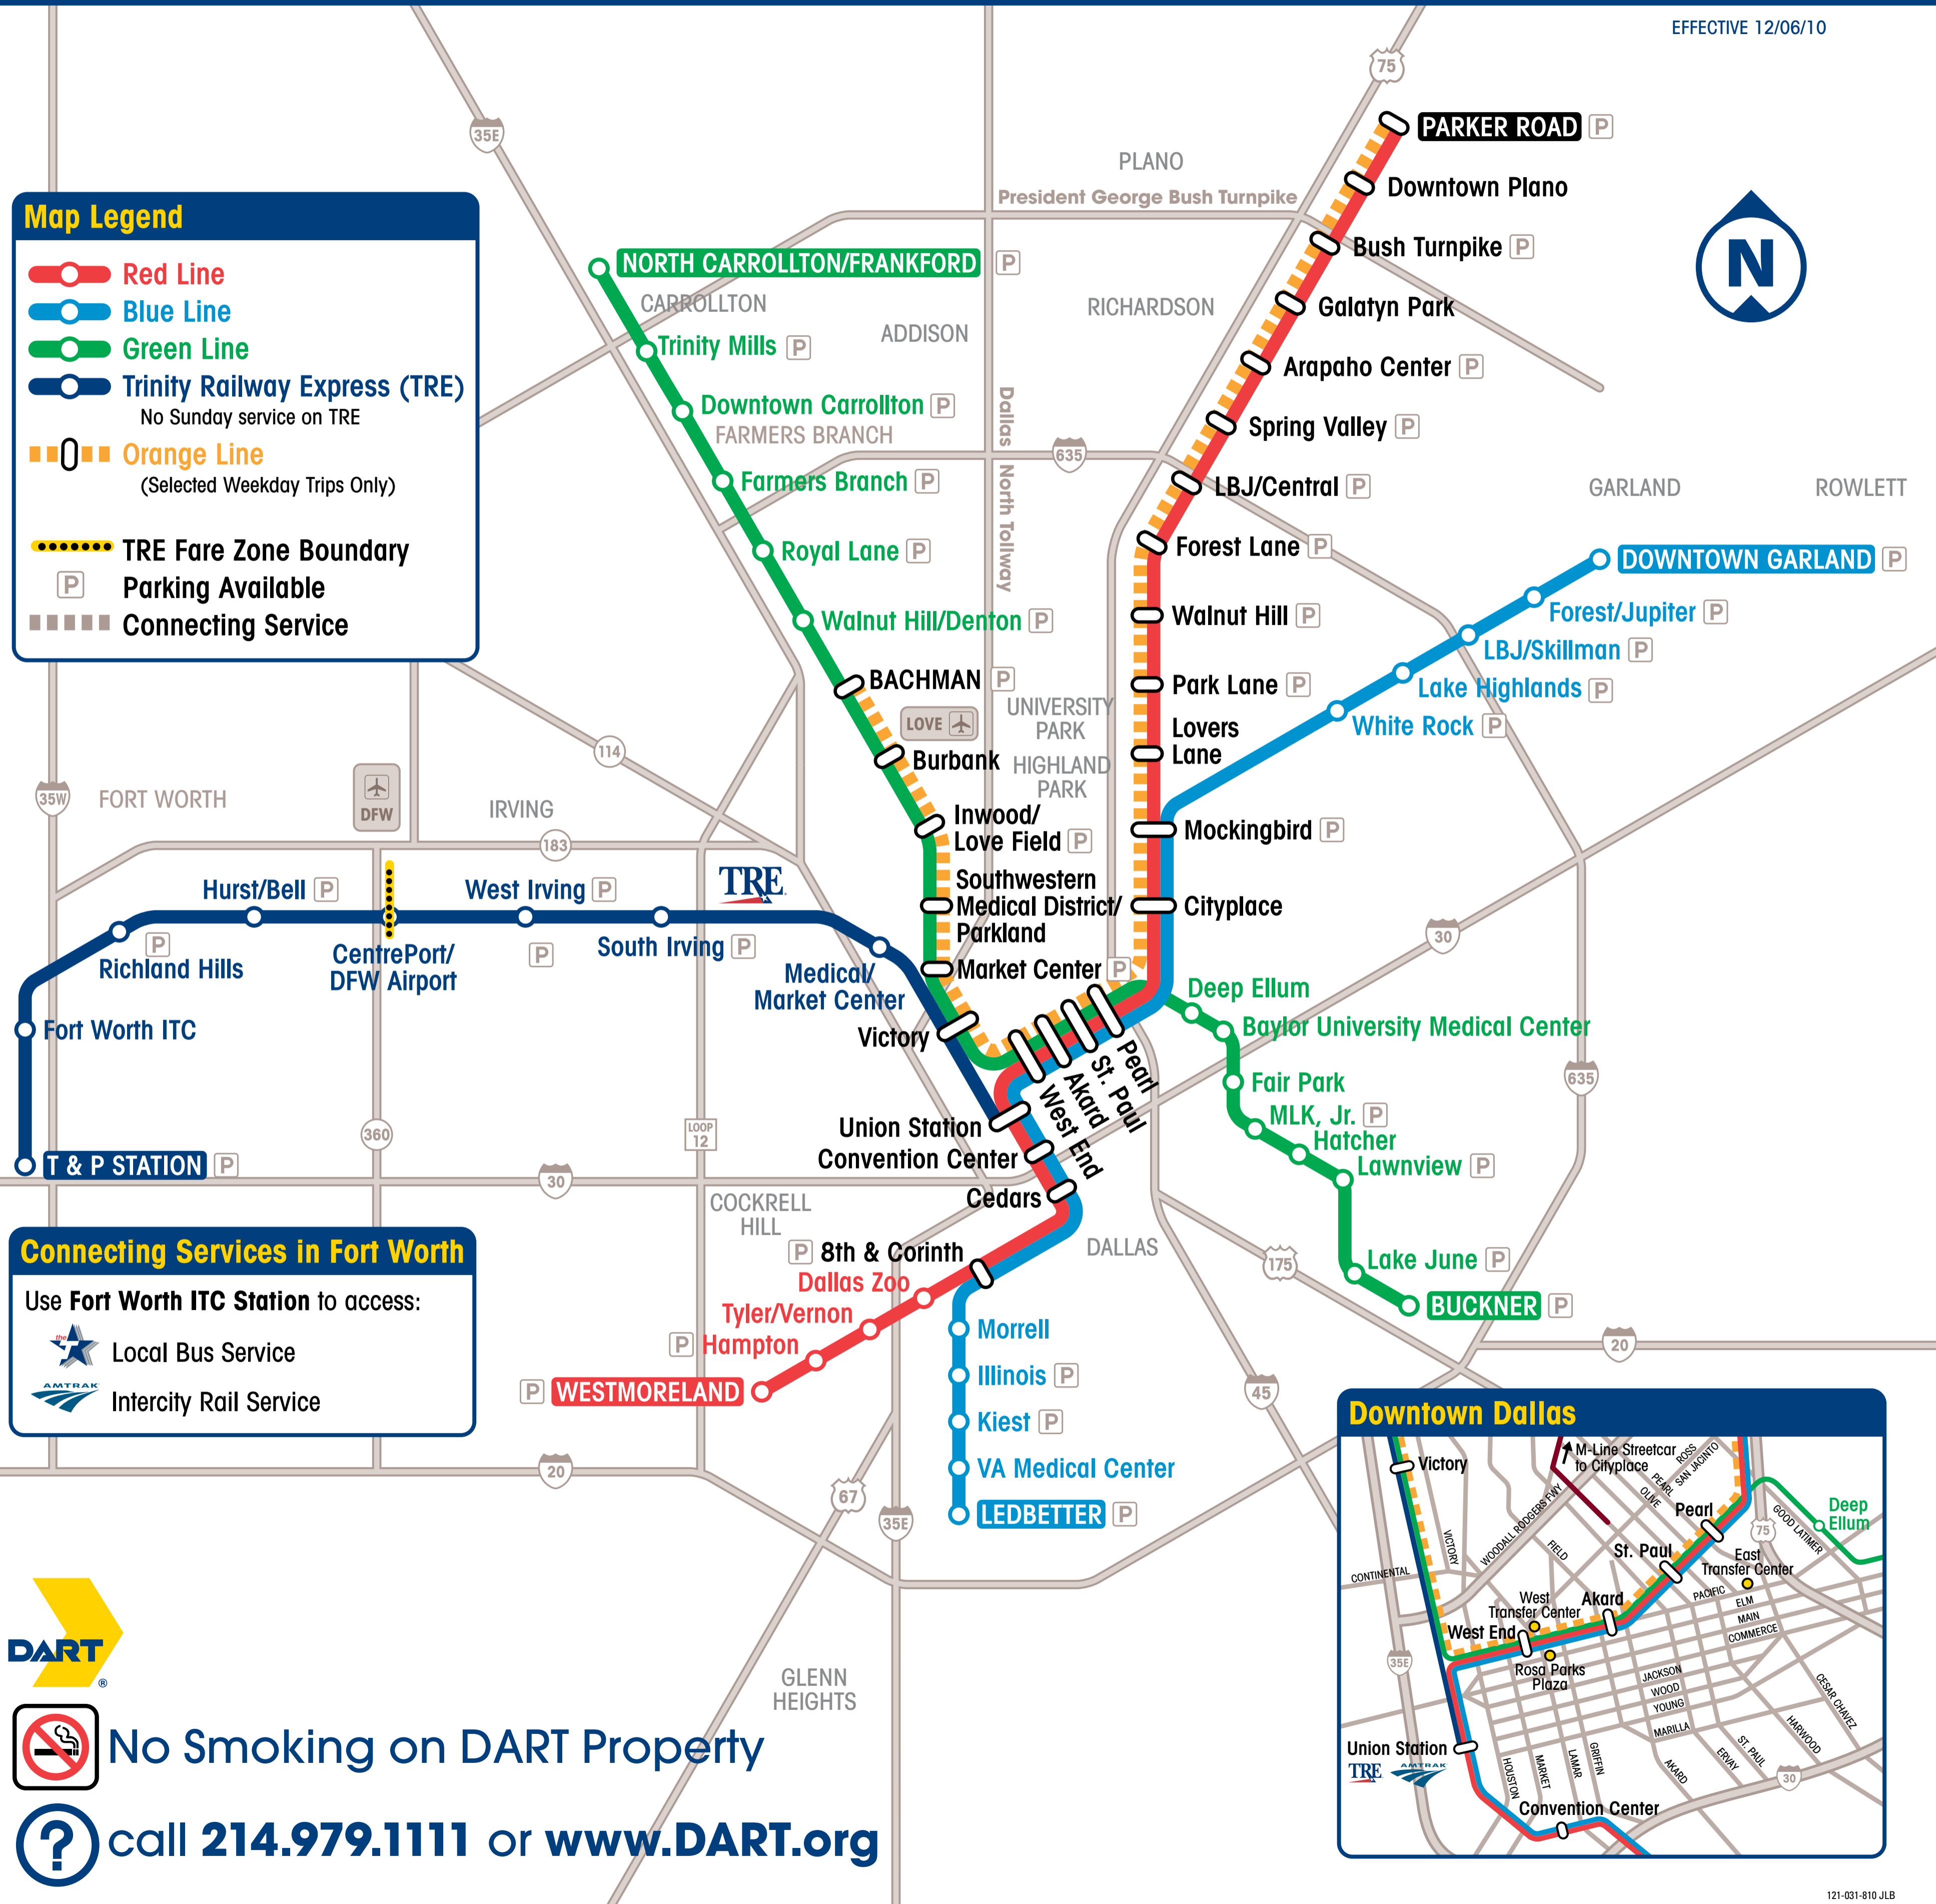

Downtown Dallas Destinations / Bus Transfer Centers

Civic Buildings

- 1 A. Maceo Smith Federal Building
- 2 Dallas City Hall
- 3 Dallas Public Library
- 4 Earl Cabell Federal Building
- 5 Federal Reserve Bank of Dallas
- 6 U.S. Post Office

Office Buildings

- 32 Bank of America Building
- 33 Comerica Bank
- 34 Fountain Place Tower
- 35 Lincoln Plaza
- 36 Plaza of the Americas
- 37 San Jacinto Tower
- 38 Trammell Crow Center

- DART Rail Station
- Trinity Railway Express
- M-Line Streetcar
- Restaurant Areas

Where to Board Bus At East Transfer Center

AParatransit
B C D EFor future use
F G1 (Wynnewood), 21 (Red Bird, Kiest)
F G24,31, 36
H I J K LFor future use
M19 (Lakewood)
N19 (Ann Arbor, Polk Terrace)
O1 (Mockingbird via Matilda, Skillman)
P21 (Mockingbird via McKinney)

DART Rail System Map

EFFECTIVE 12/06/10

Map Legend

-  **Red Line**
-  **Blue Line**
-  **Green Line**
-  **Trinity Railway Express (TRE)**
No Sunday service on TRE
-  **Orange Line**
(Selected Weekday Trips Only)
-  **TRE Fare Zone Boundary**
-  **Parking Available**
-  **Connecting Service**