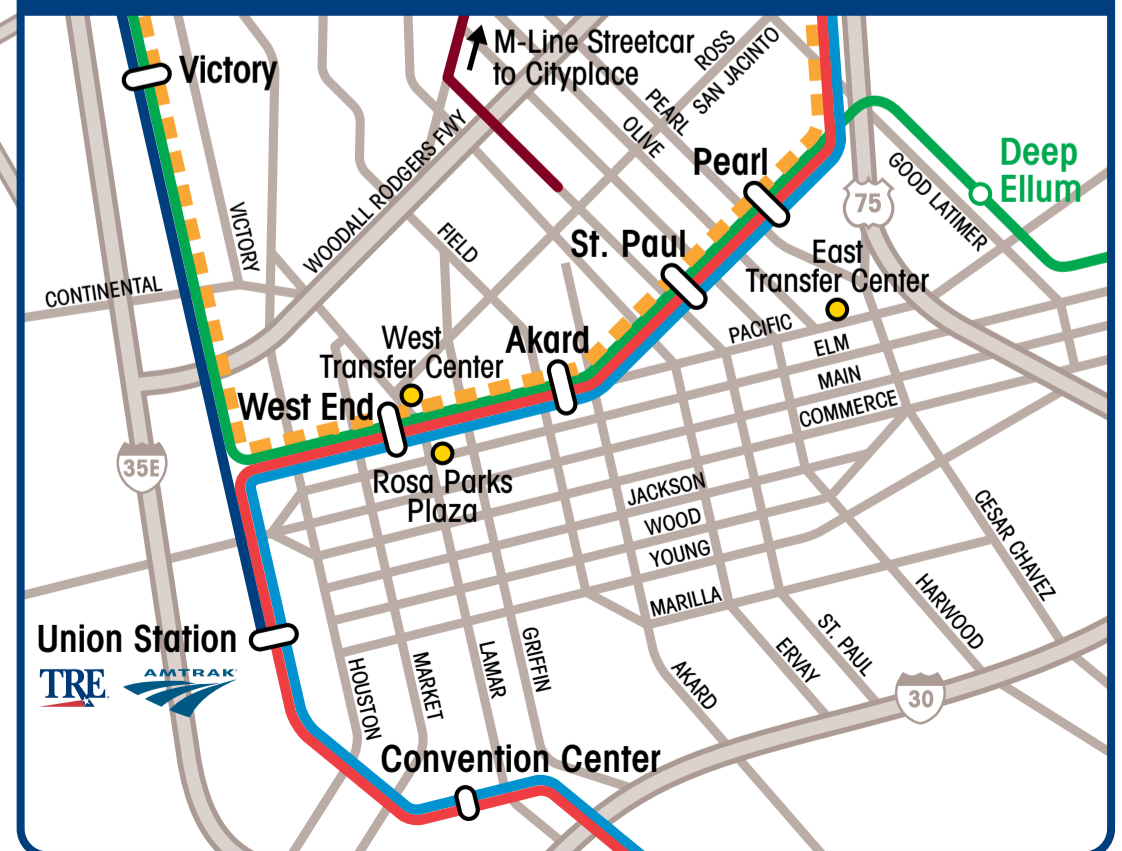

Downtown Dallas

No Smoking on DART Property

call **214.979.1111** or **www.DART.org**