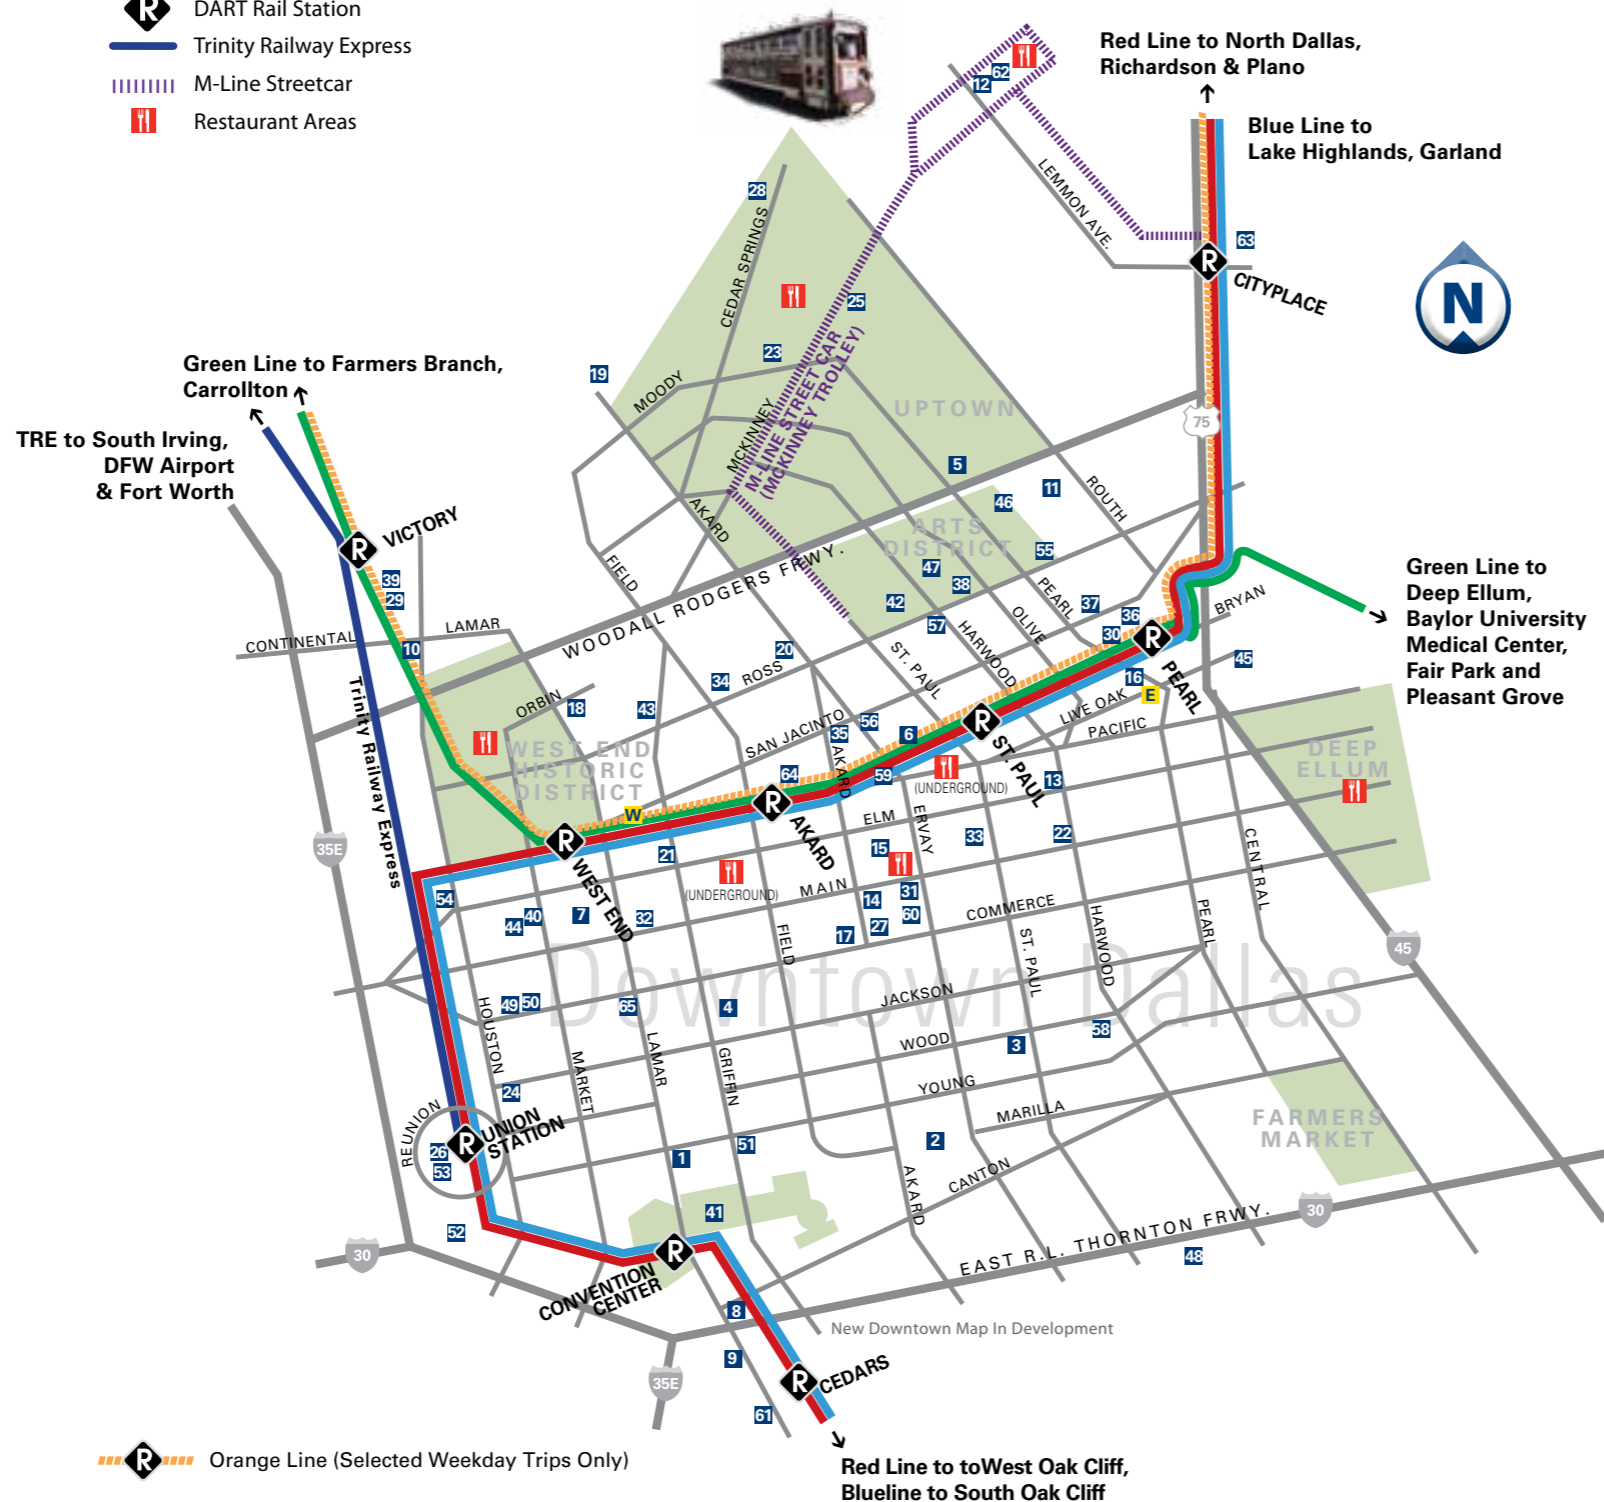

Colleges and Universities

- 7 El Centro College

Entertainment & Nightlife

- 8 Eddie Deen's Ranch (by reservation only)
- 9 Gilley's
- 10 House of Blues
- 11 AT&T Performing Arts Center
- 12 Magnolia Theater
- 13 Majestic Theatre
- 14 Pegasus Plaza
- 15 Stone Street Gardens

Office Buildings

- 32 Bank of America Building
- 33 Comerica Bank
- 34 Fountain Place Tower
- 35 Lincoln Plaza
- 36 Plaza of the Americas
- 37 San Jacinto Tower
- 38 Trammell Crow Center

- DART Rail Station
- Trinity Railway Express
- M-Line Streetcar
- Restaurant Areas

Places of Interest

- 39 American Airlines Center
- 40 Dallas County Historical Plaza
- 41 Dallas Convention Center
- 42 Dallas Museum of Art
- 43 Dallas World Aquarium
- 44 John Neely Bryan Cabin
- 45 Latino Cultural Center
- 46 Meyerson Symphony Center
- 47 Nasher Sculpture Center
- 48 Old City Park
- 49 Old Red Courthouse
- 50 Tourism/Information Center
- 51 Pioneer Plaza
- 52 Baylor University Medical Center
- 53 Reunion Tower
- 54 Sixth Floor Museum/Dealey Plaza
- 55 Cathedral & Santuario de Guadalupe

DART Rail System Map

EFFECTIVE 12/06/10

Map Legend

-  **Red Line**
-  **Blue Line**
-  **Green Line**
-  **Trinity Railway Express (TRE)**
No Sunday service on TRE
-  **Orange Line**
(Selected Weekday Trips Only)
-  **TRE Fare Zone Boundary**
-  **Parking Available**
-  **Connecting Service**